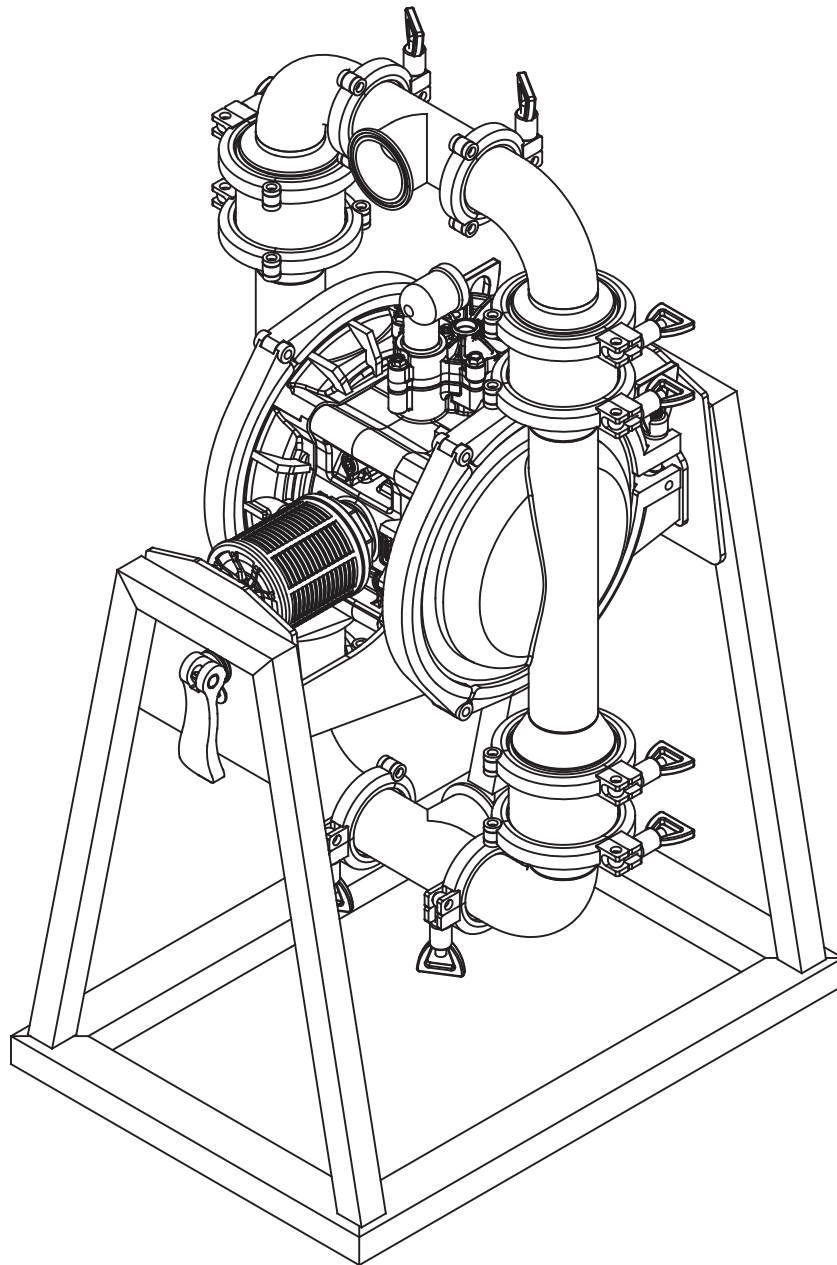

## TC-X500STFR Series Pumps

! (Warning symbol)

51.4 mm (Dimension with thumbs up and trash can icons)