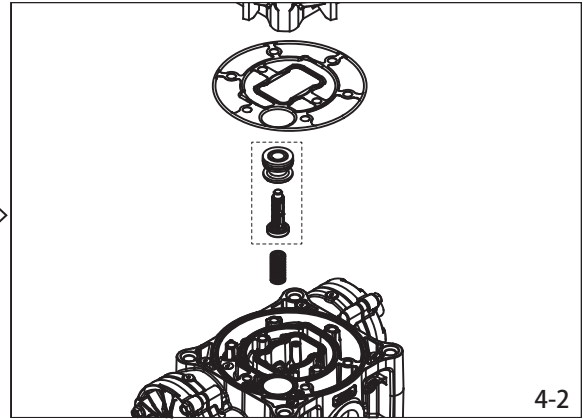

## TC-X500STFR Series Pumps

! (Warning symbol)

51.4 mm (Dimension with thumbs up and trash can icons)

# 4

4-1

4-2

4-3

4-4

4-5

4-6