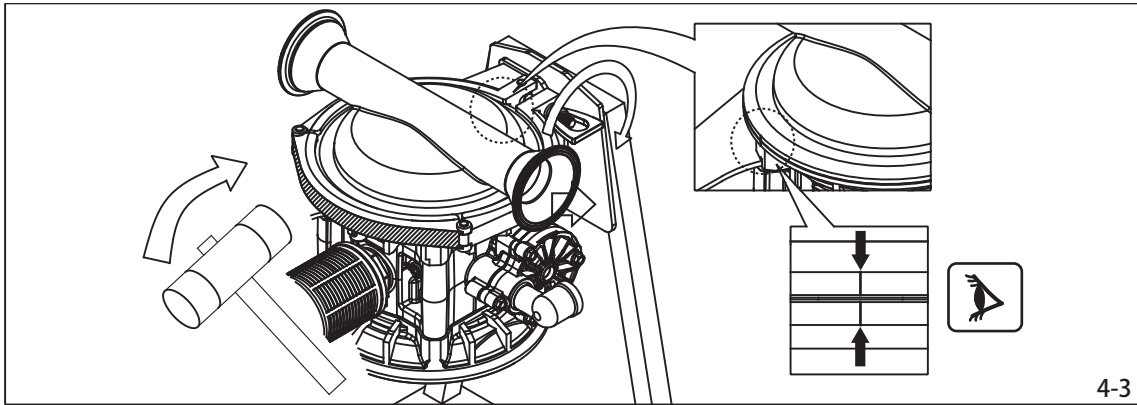

## TC-X500STFR Series Pumps

! (Warning symbol)

51.4 mm (Dimension with thumbs up and trash can icons)

# 4

4-1

4-2

4-3

4-4

4-5

4-6