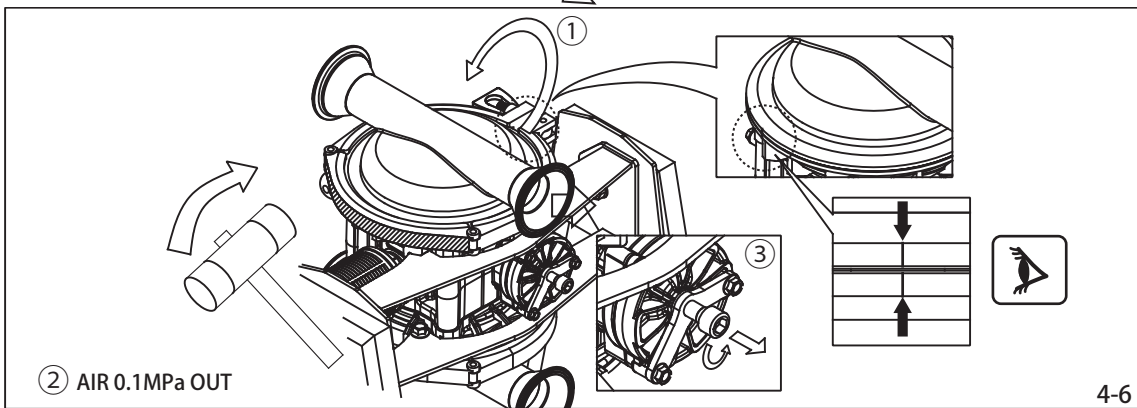

## TC-X500STFR Series Pumps

! (Warning symbol)

51.4 mm (Dimension with thumbs up and trash can icons)

# 4

4-1

4-2

4-3

4-4

4-5

4-6