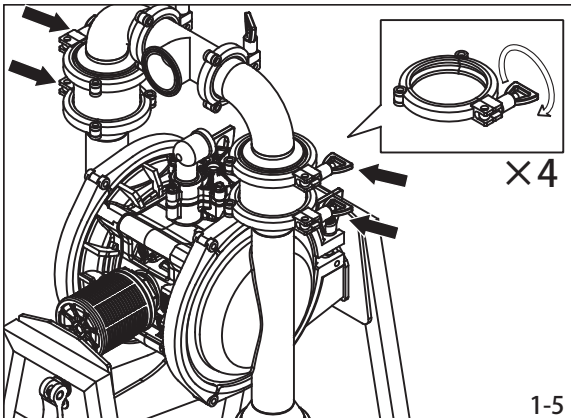

## TC-X500STFR Series Pumps

! (Warning symbol)

51.4 mm (Dimension with thumbs up and trash can icons)