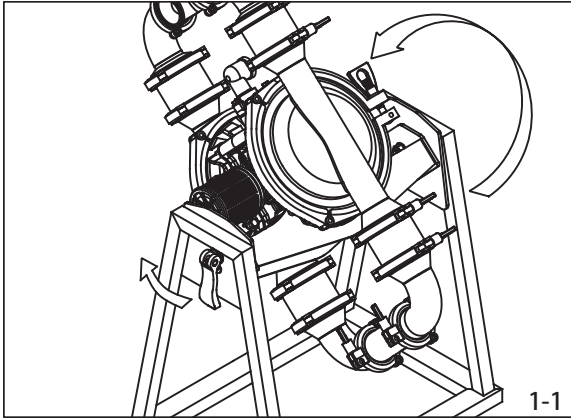

## TC-X500STFR Series Pumps

! (Warning symbol)

51.4 mm (Dimension with thumbs up and trash can icons)