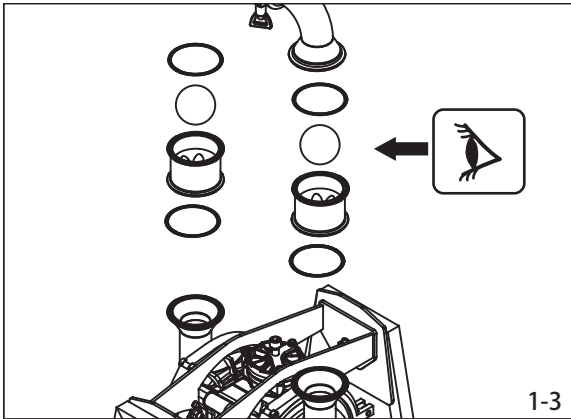

## TC-X500STFR Series Pumps

! (Warning symbol)

51.4 mm (Dimension with thumbs up and trash can icons)