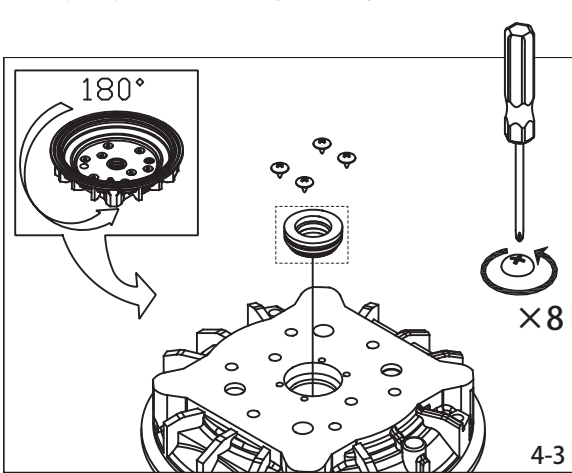

## TC-X500STFR Series Pumps

! (Warning symbol)

51.4 mm (Dimension with thumbs up and trash can icons)

# 4

4-1

4-2

4-3

4-4

4-5

4-6