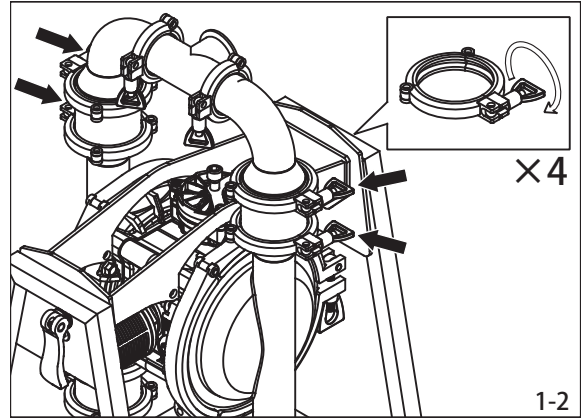

## TC-X500STFR Series Pumps

! (Warning symbol)

51.4 mm (Dimension with thumbs up and trash can icons)