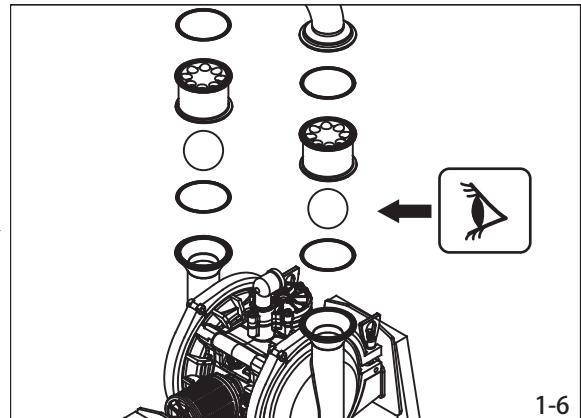

## TC-X500STFR Series Pumps

! (Warning symbol)

51.4 mm (Dimension with thumbs up and trash can icons)