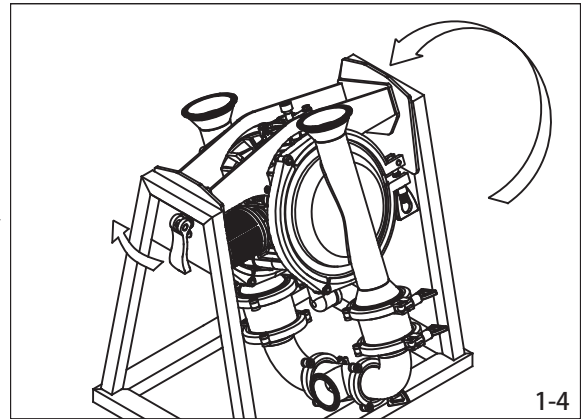

## TC-X500STFR Series Pumps

! (Warning symbol)

51.4 mm (Dimension with thumbs up and trash can icons)