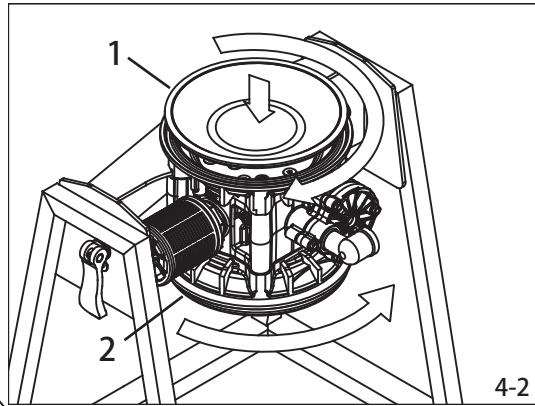

## TC-X500STFR Series Pumps

! (Warning symbol)

51.4 mm (Dimension with thumbs up and trash can icons)

# 4

4-1

4-2

4-3

4-4

4-5

4-6