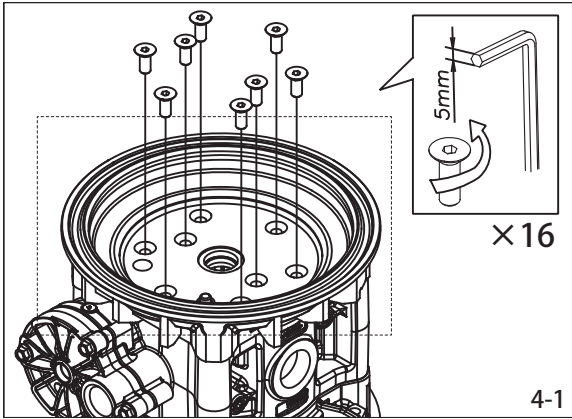

## TC-X500STFR Series Pumps

! (Warning symbol)

51.4 mm (Dimension with thumbs up and trash can icons)

# 4

4-1

4-2

4-3

4-4

4-5

4-6