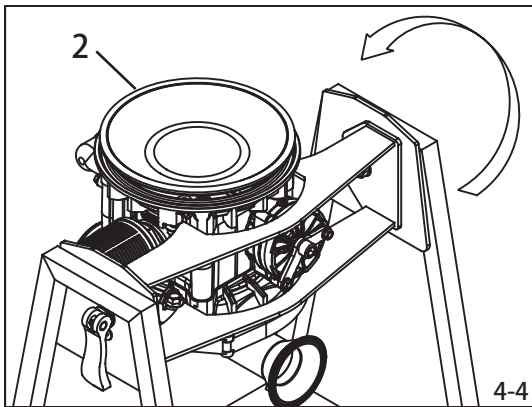

## TC-X500STFR Series Pumps

! (Warning symbol)

51.4 mm (Dimension with thumbs up and trash can icons)

# 4

4-1

4-2

4-3

4-4

4-5

4-6