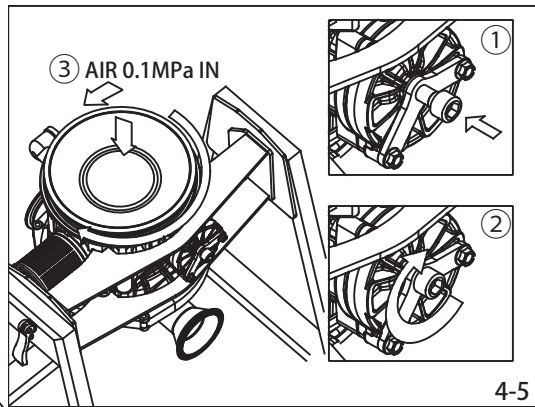

## TC-X500STFR Series Pumps

! (Warning symbol)

51.4 mm (Dimension with thumbs up and trash can icons)

# 4

4-1

4-2

4-3

4-4

4-5

4-6